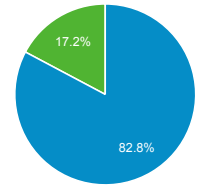

Top Internal Searches by Search Term

Search Term	Total Unique Searches
global entry	964
renewal global entry for us citizens	887
i-94	454
sentri	443
login for global pass status	414
global entry interview appointment	409
travel history	394
login	381
triennial status report	371
i94	367

Top External Searches (Google - as reported)

Keyword	Sessions

New vs. Returned Visitors

■ New Visitor ■ Returning Visitor