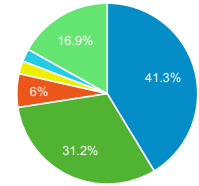

Top Pages

Page Title	Pageviews
U.S. Customs and Border Protection Securing America's Borders	550,623
Border Patrol Agent - Apply Now U.S. Customs and Border Protection	222,425
Global Entry U.S. Customs and Border Protection	215,975
Locate a Port of Entry U.S. Customs and Border Protection	137,364
Arrival/Departure Forms: I-94 and I-94 W U.S. Customs and Border Protection	103,042
Careers U.S. Customs and Border Protection	77,973
How to Apply for Global Entry U.S. Customs and Border Protection	73,930
Global Entry Enrollment Centers U.S. Customs and Border Protection	68,191
Contact Us U.S. Customs and Border Protection	53,590
Travel U.S. Customs and Border Protection	50,645

Visits by Social Network

Social Network	Sessions
Facebook	21,491
Twitter	12,343
LinkedIn	1,729
Instagram Stories	1,554
Instagram	1,118
reddit	1,106
YouTube	606

Visits by Source

google (direct) LinkUp
bing Google Other