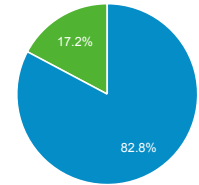

New vs. Returned Visitors

New Visitor Returning Visitor

Pageviews and Pages / Session by ...

Mobile (Including Tablet)	Pageviews	Pages / Session
No	3,015,744	2.50
Yes	1,772,827	1.75