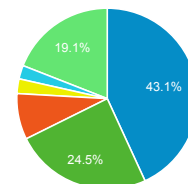

## Top Pages

Page Title	Pageviews
Global Entry   U.S. Customs and Border Protection	1,040,616
U.S. Customs and Border Protection   Securing America's Borders	953,511
Border Patrol Agent - Apply Now   U.S. Customs and Border Protection	657,012
How to Apply for Global Entry   U.S. Customs and Border Protection	450,588
Locate a Port of Entry   U.S. Customs and Border Protection	328,923
Global Entry Enrollment Centers   U.S. Customs and Border Protection	324,746
Arrival/Departure Forms: I-94 and I-94 W   U.S. Customs and Border Protection	228,836
Enrollment on Arrival   U.S. Customs and Border Protection	223,798
CBP COVID-19 Updates and Announcements   U.S. Customs and Border Protection	175,845
Travel   U.S. Customs and Border Protection	171,983

## Visits by Social Network

Social Network	Sessions
Facebook	37,531
Twitter	17,555
LinkedIn	1,956
Instagram Stories	1,781
YouTube	1,307
Instagram	810
reddit	804

## Visits by Source

google (direct) LinkUp  
bing Google Other