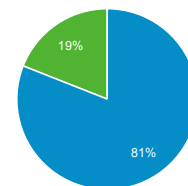

New vs. Returned Visitors

New Visitor Returning Visitor

Pageviews and Pages / Session by ...

Mobile (Including Tablet)	Pageviews	Pages / Session
No	6,654,035	3.72
Yes	4,982,815	2.43