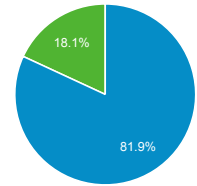

Top Internal Searches by Search Term

Search Term	Total Unique Searches
global entry	2,951
renew global entry for us citizens	2,649
login	1,253
log in	1,134
global entry renewal	866
renewal	827
I-94	768
i94	643
sentri	641
i-94	546

New vs. Returned Visitors

■ New Visitor ■ Returning Visitor