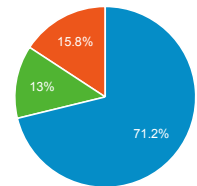

119,106
% of Total: 100.00% (119,106)

Total External Searches (Google)

1,480,564
% of Total: 47.12% (3,141,831)

Organic Search Traffic

Full Referrer	Sessions
google	1,342,022
bing	87,384
yahoo	26,560
duckduckgo	18,671
baidu	3,811
ecosia.org	1,428
qwant.com	232
naver	189
aol	81
yandex	56

Top Internal Searches by Search Term

Search Term	Total Unique Searches
global entry	2,951
renew global entry for us citizens	2,649
login	1,253
log in	1,134
global entry renewal	866
renewal	827
I-94	768
i94	643
sentri	641
i-94	546

New vs. Returned Visitors

■ New Visitor ■ Returning Visitor

Avg. Visits per Visitor

■ 1 ■ 2 ■ Other

Top External Searches (Google - as reported)

Keyword	Sessions
(not set)	21,831
global entry	1,120
cbp	337
cbp.gov	324
global entry application	290
sentri	175
us customs and border protection	166
global entry login	136
customs and border protection	95
sentri application	89