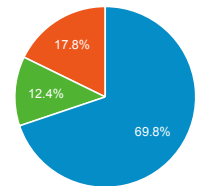

107,212
% of Total: 100.00% (107,212)

Total External Searches (Google)

1,315,194
% of Total: 46.45% (2,831,289)

Organic Search Traffic

Full Referrer	Sessions
google	1,213,785
bing	66,890
yahoo	18,752
duckduckgo	11,298
baidu	2,643
ecosia.org	994
qwant.com	259
naver	244
yandex	104
ask	78

Top Internal Searches by Search Term

Search Term	Total Unique Searches
renewal global entry for us citizens	1,262
global entry	1,217
global entry interview appointment	809
login for global pass status	735
i-94	675
i94	565
login	563
global entry renewal - us citizen	549
log in global pass	521
senri	515

Top External Searches (Google - as reported)

New vs. Returned Visitors

■ New Visitor ■ Returning Visitor

Avg. Visits per Visitor

■ 1 ■ 2 ■ Other

Keyword	Sessions
(not set)	13,535
global entry	725
cbp.gov	467
cbp	452
global entry login	244
senti	236
us customs and border protection	224
border patrol	159
us customs	139
customs and border protection	131