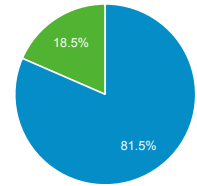

Top Internal Searches by Search Term

Search Term	Total Unique Searches
renewal global entry for us citizens	1,262
global entry	1,217
global entry interview appointment	809
login for global pass status	735
i-94	675
i94	565
login	563
global entry renewal - us citizen	549
log in global pass	521
senri	515

Top External Searches (Google - as reported)

New vs. Returned Visitors

■ New Visitor ■ Returning Visitor