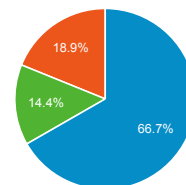

Top Internal Searches by Search Term

Search Term	Total Unique Searches
global entry	2,840
global entry application	2,724
renewal of global entry for us citizens	2,621
login for global pass	1,956
esta	1,812
login	1,727
coronavirus	1,599
global entry application status	1,505
log in	1,298
esta status check	1,093

Top External Searches (Google - as reported)

Keyword	Sessions
(not set)	19,449

New vs. Returned Visitors

■ New Visitor ■ Returning Visitor

Avg. Visits per Visitor

■ 1 ■ 2 ■ Other

global entry	13,207
amazon	4,183
global entry application	3,963
global entry login	3,651
cbp.gov	1,461
cbp	1,096
nexus	1,000
us customs and border protection	912
sentri	908