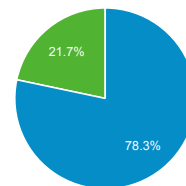

173,253
% of Total: 100.00% (173,253)

Total External Searches (Google)

2,087,966
% of Total: 47.22% (4,421,502)

Organic Search Traffic

Full Referrer	Sessions
google	1,892,592
bing	131,029
yahoo	41,229
duckduckgo	15,465
baidu	3,932
ecosia.org	1,911
ask	1,203
naver	320
yandex	105
so.com	44

Top Internal Searches by Search Term

Search Term	Total Unique Searches
global entry	2,840
global entry application	2,724
renewal of global entry for us citizens	2,621
login for global pass	1,956
esta	1,812
login	1,727
coronavirus	1,599
global entry application status	1,505
log in	1,298
esta status check	1,093

Top External Searches (Google - as reported)

Keyword	Sessions
(not set)	19,449

New vs. Returned Visitors

■ New Visitor ■ Returning Visitor

Avg. Visits per Visitor

■ 1 ■ 2 ■ Other

global entry	13,207
amazon	4,183
global entry application	3,963
global entry login	3,651
cbp.gov	1,461
cbp	1,096
nexus	1,000
us customs and border protection	912
sentri	908