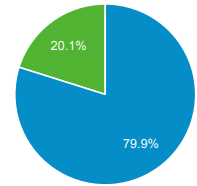

Top Internal Searches by Search Term

Search Term	Total Unique Searches
global entry	2,262
esta	2,073
global entry application	1,604
global entry application status	1,372
login	1,325
login for global pass	1,223
log in	995
renewal of global entry for us citizens	991
esta status check	815
log in global pass	752

Top External Searches (Google - as reported)

New vs. Returned Visitors

■ New Visitor ■ Returning Visitor