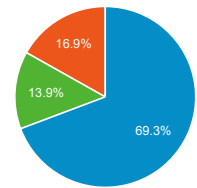

Top Internal Searches by Search Term

Search Term	Total Unique Searches
global entry	2,262
esta	2,073
global entry application	1,604
global entry application status	1,372
login	1,325
login for global pass	1,223
log in	995
renewal of global entry for us citizens	991
esta status check	815
log in global pass	752

Top External Searches (Google - as reported)

New vs. Returned Visitors

■ New Visitor ■ Returning Visitor

Avg. Visits per Visitor

■ 1 ■ 2 ■ Other

Keyword	Sessions
(not set)	18,573
global entry	8,255
global entry login	2,669
amazon	2,367
global entry application	2,328
cbp.gov	1,191
nexus	989
cbp	957
esta	819
us customs and border protection	794