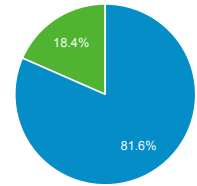

86,577
% of Total: 100.00% (86,577)

Total External Searches (Google)

1,088,021
% of Total: 46.29% (2,350,692)

Organic Search Traffic

Full Referrer	Sessions
google	1,005,155
bing	54,001
yahoo	14,991
duckduckgo	9,390
baidu	2,870
ecosia.org	896
naver	305
qwant.com	178
yandex	92
sogou	42

Top Internal Searches by Search Term

Search Term	Total Unique Searches
global entry	1,001
renewal global entry for us citizens	715
global entry interview appointment	688
login for global pass status	547
renew global entry for us citizens	520
sentri	495
login	466
i-94	460
log in global pass	448
log in	387

Top External Searches (Google - as reported)

Keyword	Sessions
---------	----------

New vs. Returned Visitors

■ New Visitor ■ Returning Visitor

Avg. Visits per Visitor

■ 1 ■ 2 ■ Other

(not set)	11,739
global entry	515
cbp.gov	335
cbp	332
senti	172
us customs and border protection	172
global entry login	119
ctpat	98
us customs	92
CBP	90