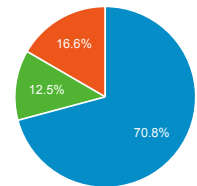

86,577
% of Total: 100.00% (86,577)

Total External Searches (Google)

1,088,021
% of Total: 46.29% (2,350,692)

Organic Search Traffic

Full Referrer	Sessions
google	1,005,155
bing	54,001
yahoo	14,991
duckduckgo	9,390
baidu	2,870
ecosia.org	896
naver	305
qwant.com	178
yandex	92
sogou	42

Top External Searches (Google - as reported)

Keyword	Sessions
---------	----------

New vs. Returned Visitors

■ New Visitor ■ Returning Visitor

Avg. Visits per Visitor

■ 1 ■ 2 ■ Other

(not set)	11,739
global entry	515
cbp.gov	335
cbp	332
senti	172
us customs and border protection	172
global entry login	119
ctpat	98
us customs	92
CBP	90