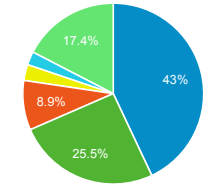

Bounce Rate

58.26%
Avg for View: 58.26% (0.00%)

Top Pages

Page Title	Pageviews
U.S. Customs and Border Protection Securing America's Borders	362,484
Border Patrol Agent - Apply Now U.S. Customs and Border Protection	334,687
Global Entry U.S. Customs and Border Protection	227,798
Locate a Port of Entry U.S. Customs and Border Protection	146,924
Arrival/Departure Forms: I-94 and I-94 W U.S. Customs and Border Protection	92,340
Border Wall System U.S. Customs and Border Protection	84,195
Careers U.S. Customs and Border Protection	79,208
How to Apply for Global Entry U.S. Customs and Border Protection	73,768
Global Entry Enrollment Centers U.S. Customs and Border Protection	73,146
Contact Us U.S. Customs and Border Protection	58,638

Visits by Social Network

Social Network	Sessions
Facebook	22,418
Twitter	15,645
YouTube	835
LinkedIn	802
Instagram Stories	799
reddit	754
Instagram	742

Visits by Source

google (direct) LinkUp
Google FB Other