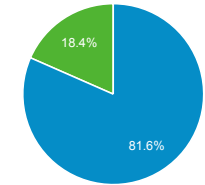

New vs. Returned Visitors

New Visitor Returning Visitor

Pageviews and Pages / Session by ...

Mobile (Including Tablet)	Pageviews	Pages / Session
No	2,857,866	2.40
Yes	1,952,915	1.69