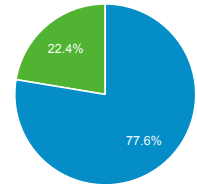

New vs. Returned Visitors

■ New Visitor ■ Returning Visitor