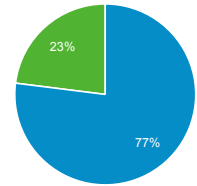

Web Search Metrics-CBP.gov

Apr 1, 2019 - Apr 30, 2019

Visits to CBP.gov

4,034,897

% of Total: 100.00% (4,034,897)

Total Internal Searches

200,490

% of Total: 100.00% (200,490)

Total External Searches (Google)

1,923,414

% of Total: 47.67% (4,034,897)

Organic Search Traffic

Full Referrer	Sessions
google	1,707,754
bing	151,591
yahoo	45,318
duckduckgo	12,032
baidu	6,041
dfa	1,649
ask	1,641
naver	398
so.com	157
yandex	108

Top Internal Searches by Search Term

Search Term	Total Unique Searches
global entry	3,575
renewal of global entry for us citizens	3,296
login	3,009
global entry application status	2,688
log in global pass	2,547
global entry application	2,314
log in	1,833
global entry renewal for us citizens	1,571
esta	1,544
sign in with my password	911

Top External Searches (Google - as reported)

Keyword	Sessions
global entry	19,270
(not set)	17,642
global entry application	4,590
global entry login	3,678
trusted traveler program	3,202
cbp.gov	2,171
amazon	2,032
nexus	1,316
us customs and border protection	1,286
cbp	1,229

New vs. Returned Visitors

■ New Visitor ■ Returning Visitor