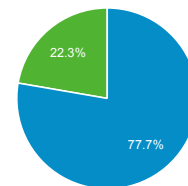

Web Search Metrics-CBP.gov

Feb 1, 2019 - Feb 28, 2019

All Users
100.00% Sessions

Visits to CBP.gov

3,670,621

% of Total: 100.00% (3,670,621)

Total Internal Searches

184,407

% of Total: 100.00% (184,407)

Total External Searches (Google)

1,741,715

% of Total: 47.45% (3,670,621)

Organic Search Traffic

Full Referrer	Sessions
google	1,532,044
bing	142,048
yahoo	41,694
duckduckgo	10,179
baidu	4,414
ask	1,714
naver	601
yandex	148
so.com	67
startsiden	59

Top Internal Searches by Search Term

Search Term	Total Unique Searches
global entry	3,898
login	2,848
renewal global entry for us citizens	2,012
log in	1,948
global entry application for us citizen	1,863
esta	1,543
how to renew my global entry us citizen	1,196
log in global pass	1,159
renew global entry	1,101
Global entry	1,075

Top External Searches (Google - as reported)

Keyword	Sessions
(not set)	15,192
global entry	14,466
global entry application	4,030
amazon	3,625
global entry login	3,488
trusted traveler program	2,491
cbp.gov	1,903
us customs and border protection	1,261
cbp	1,150
nexus	1,129

New vs. Returned Visitors

■ New Visitor ■ Returning Visitor