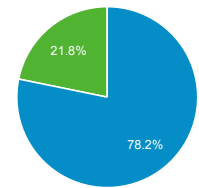

New vs. Returned Visitors

■ New Visitor
■ Returning Visitor

Pageviews and Pages / Session by ...

Mobile (Including Tablet)	Pageviews	Pages / Session
No	5,639,807	2.65
Yes	3,724,576	1.85