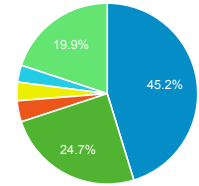

Top Pages

Page Title	Pageviews
Global Entry U.S. Customs and Border Protection	915,456
U.S. Customs and Border Protection Securing America's Borders	532,071
Border Patrol Agent - Apply Now U.S. Customs and Border Protection	480,537
How to Apply for Global Entry U.S. Customs and Border Protection	422,054
Global Entry Enrollment Centers U.S. Customs and Border Protection	239,121
Locate a Port of Entry U.S. Customs and Border Protection	238,398
Arrival/Departure Forms: I-94 and I-94 W U.S. Customs and Border Protection	164,956
Travel U.S. Customs and Border Protection	137,764
Careers U.S. Customs and Border Protection	137,519
Electronic System for Travel Authorization U.S. Customs and Border Protection	130,841

Visits by Social Network

Social Network	Sessions
Facebook	56,094
Twitter	18,114
TripAdvisor	1,126
reddit	810
LinkedIn	754
Naver	706
YouTube	522

Visits by Source

■ google
 ■ (direct)
 ■ bing
 ■ facebook
 ■ FB
 ■ Other