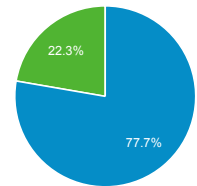

Top Pages

Page Title	Pageviews
Global Entry U.S. Customs and Border Protection	917,288
U.S. Customs and Border Protection Securing America's Borders	557,903
U.S. Customs and Border Protection is now hiring!	454,693
How to Apply for Global Entry U.S. Customs and Border Protection	432,275
Locate a Port of Entry U.S. Customs and Border Protection	252,067
Global Entry Enrollment Centers U.S. Customs and Border Protection	247,435
Arrival/Departure Forms: I-94 and I-94 W U.S. Customs and Border Protection	186,625
Travel U.S. Customs and Border Protection	143,295
Careers U.S. Customs and Border Protection	139,533
Current U.S. Customs and Border Protection job openings!	134,709

Visits by Source

■ google
 ■ (direct)
 ■ bing
 ■ facebook
 ■ search.usa.gov
 ■ Other

New vs. Returned Visitors

■ New Visitor
 ■ Returning Visitor

Visits by Social Network

Social Network	Sessions
Facebook	50,850
Twitter	20,756
reddit	1,503
TripAdvisor	1,094
LinkedIn	913
Naver	720
YouTube	644