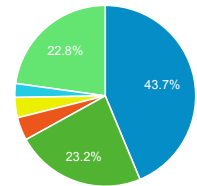

Web Performance Metrics-CBP.gov

Feb 1, 2019 - Feb 28, 2019

All Users
100.00% Sessions

Total Visits

3,670,621

% of Total: 100.00% (3,670,621)

Pageviews

9,758,171

% of Total: 100.00% (9,758,171)

Avg. Visit Duration

00:01:55

Avg for View: 00:01:55 (0.00%)

Unique Visitors

2,754,740

% of Total: 100.00% (2,754,740)

Avg. Pages / Visit

2.66

Avg for View: 2.66 (0.00%)

Avg. Time on Page

00:01:09

Avg for View: 00:01:09 (0.00%)

Bounce Rate

40.52%

Avg for View: 40.52% (0.00%)

Top Pages

Page Title	Pageviews
Global Entry | U.S. Customs and Border Protection	917,288
U.S. Customs and Border Protection | Securing America's Borders	557,903
U.S. Customs and Border Protection is now hiring!	454,693
How to Apply for Global Entry | U.S. Customs and Border Protection	432,275
Locate a Port of Entry | U.S. Customs and Border Protection	252,067
Global Entry Enrollment Centers | U.S. Customs and Border Protection	247,435
Arrival/Departure Forms: I-94 and I-94 W | U.S. Customs and Border Protection	186,625
Travel | U.S. Customs and Border Protection	143,295
Careers | U.S. Customs and Border Protection	139,533
Current U.S. Customs and Border Protection job openings!	134,709

Visits by Source

■ google
■ (direct)
■ bing
■ facebook
■ search.usa.gov
■ Other