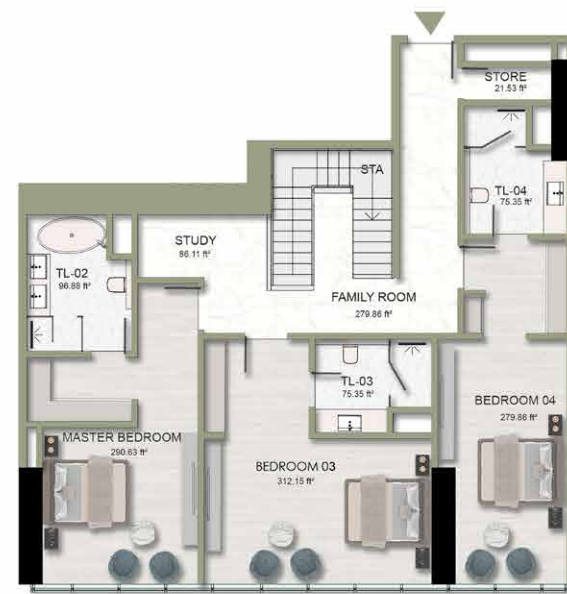

4 BED TOWNHOUSE D

Suite Area : 3,441 ft² 320 m²
 Balcony Area : 591 ft² 55 m²

Total Area : 4,032 ft² 375 m²

KEY PLAN

Level 01

Level 02

THE RESIDENCES

AL HABTOOR GRAND