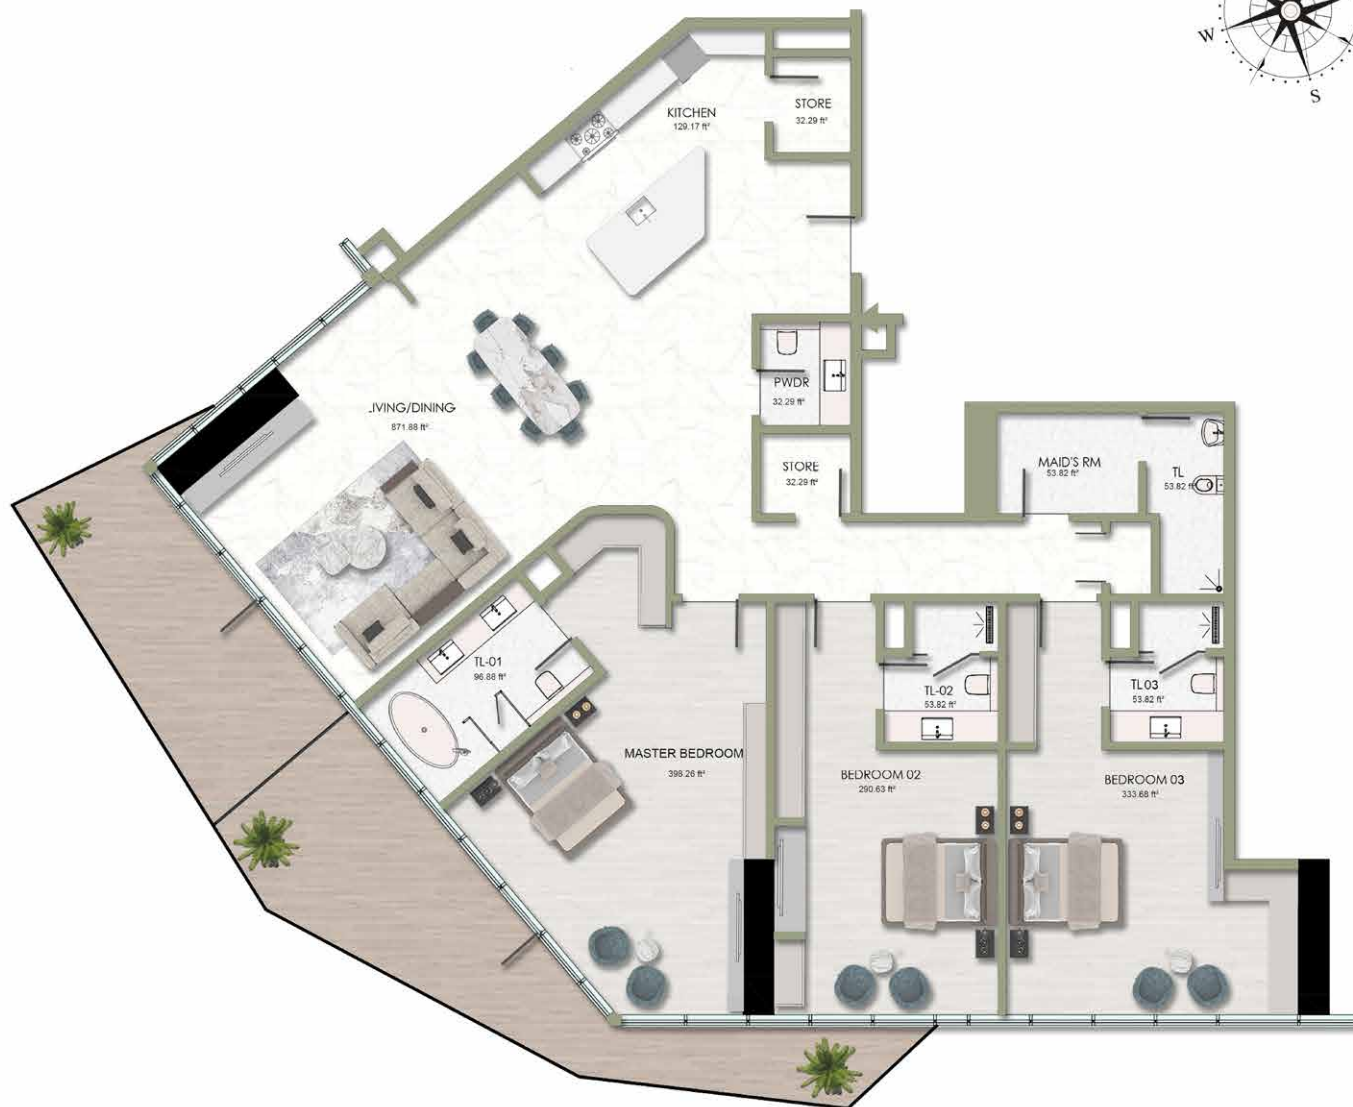

FLOOR PLANS

3 BEDROOMS

THE RESIDENCES

AL HABTOOR GRAND

JUMEIRAH BEACH

KEY SECTION

Levels 17-40

3 BED TYPE A

Suite Area : 2,728 ft² 253 m²
Balcony Area : 630 ft² 59 m²

Total Area : 3,358 ft² 312 m²

KEY PLAN

THE RESIDENCES

AL HABTOOR GRAND

JUMEIRAH BEACH

KEY SECTION

Levels 17-40

3 BED TYPE B

Suite Area : 2,693 ft² 250 m²

Balcony Area : 530 ft² 49 m²

Total Area : 3,223 ft² 299 m²

KEY PLAN

THE RESIDENCES

AL HABTOOR GRAND

JUMEIRAH BEACH

AL HABTOOR GRAND

JUMEIRAH BEACH

KEY SECTION

Levels 17-40

3 BED TYPE D

Suite Area : 2,289 ft² 213m²

Balcony Area : 555 ft² 51 m²

Total Area : 2,844 ft² 264 m²