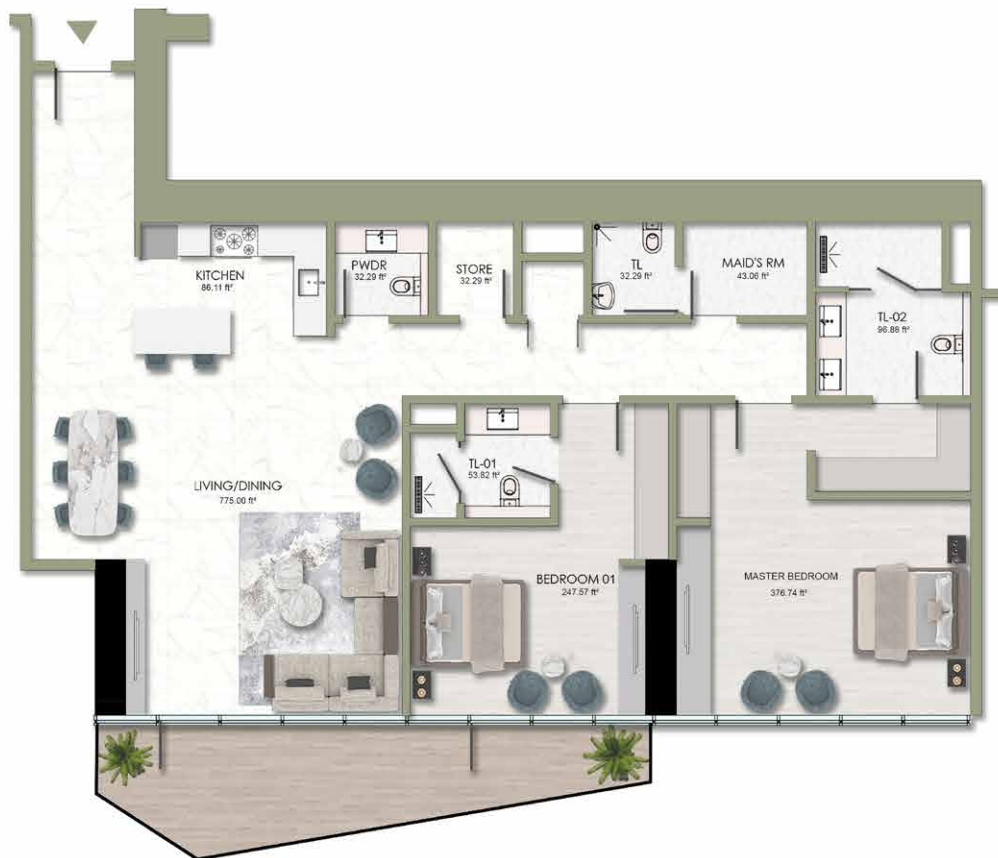

KEY SECTION

Levels 3-40

2 BED TYPE A

Suite Area :	2,043 ft ²	190 m ²
Balcony Area :	279 ft ²	26 m ²
Total Area :	2,322 ft²	216 m²

KEY PLAN

THE RESIDENCES

AL HABTOOR GRAND

JUMEIRAH BEACH

KEY SECTION

Levels 3-40

2 BED TYPE B

Suite Area : 1,943 ft² 180 m²
Balcony Area : 229 ft² 21 m²

Total Area : 2,172 ft² 201 m²

KEY PLAN

THE RESIDENCES

AL HABTOOR GRAND

JUMEIRAH BEACH

KEY SECTION

Levels 3-15

2 BED TYPE C

Suite Area :	1,880 ft ²	175 m ²
Balcony Area :	295 ft ²	27 m ²
Total Area :	2,175 ft²	202 m²

KEY PLAN

THE RESIDENCES

AL HABTOOR GRAND

JUMEIRAH BEACH

KEY SECTION

Levels 3-15

2 BED TYPE D

Suite Area : 1,780 ft² 165 m²
Balcony Area : 513 ft² 48 m²

Total Area : 2,293 ft² 213 m²

KEY PLAN

THE RESIDENCES