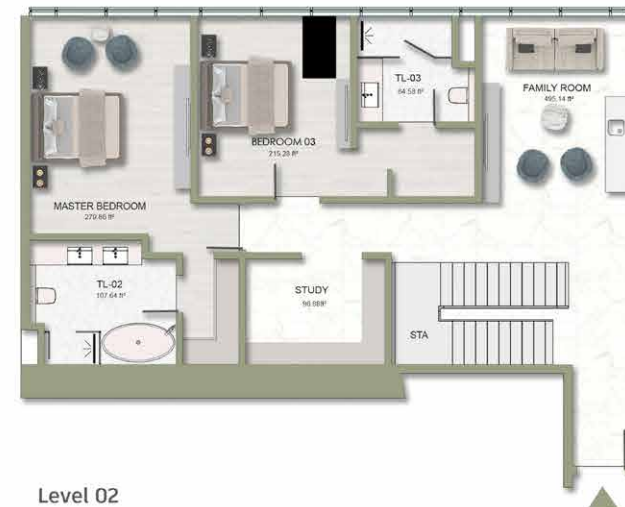

JUMEIRAH BEACH

KEY SECTION

Levels 01-02

3 BED TOWNHOUSE B

Suite Area : 2,808 ft² 261 m²
 Balcony Area : 1,465 ft² 136 m²

Total Area : 4,273 ft² 397 m²

KEY PLAN

Level 01

Level 02

THE RESIDENCES

AL HABTOOR GRAND

JUMEIRAH BEACH

KEY SECTION

Levels 01-02

4 BED TOWNHOUSE A

Suite Area : 3,777 ft² 351 m²
 Balcony Area : 4,212 ft² 391 m²