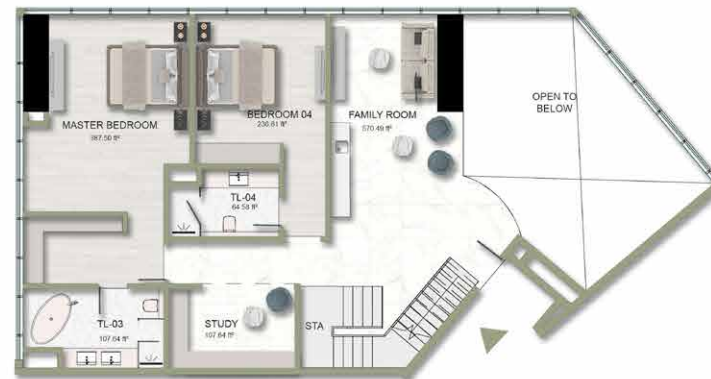

JUMEIRAH BEACH

KEY SECTION

Levels 01-02

3 BED TOWNHOUSE B

Suite Area : 2,808 ft² 261 m²
 Balcony Area : 1,465 ft² 136 m²

Total Area : 4,273 ft² 397 m²

KEY PLAN

Level 01

Level 02

THE RESIDENCES

AL HABTOOR GRAND

JUMEIRAH BEACH

KEY SECTION

Levels 01-02

4 BED TOWNHOUSE A

Suite Area : 3,777 ft² 351 m²
 Balcony Area : 4,212 ft² 391 m²

Total Area : 7,989 ft² 742 m²

KEY PLAN

Level 01

Level 02

THE RESIDENCES

AL HABTOOR GRAND

JUMEIRAH BEACH

KEY SECTION