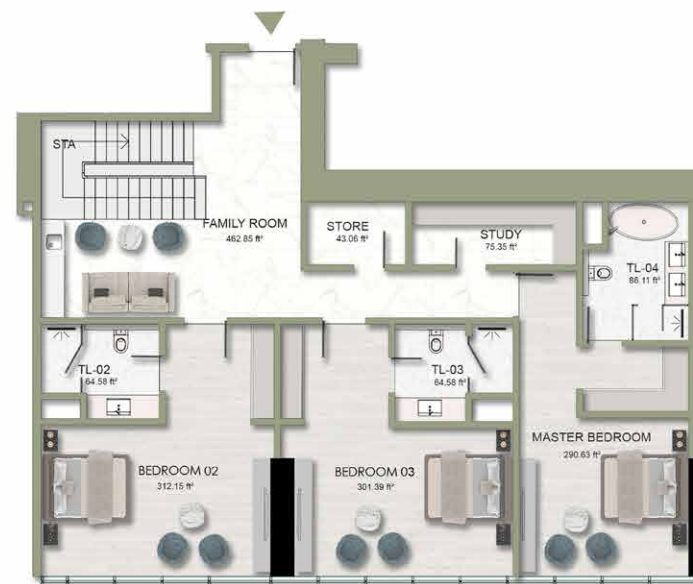

THE RESIDENCES

AL HABTOOR GRAND

JUMEIRAH BEACH

KEY SECTION

Levels 01-02

4 BED TOWNHOUSE C

Suite Area : 3,894 ft² 362 m²
Balcony Area : 698 ft² 65 m²

Total Area : 4,592 ft² 427 m²

KEY PLAN

Level 01

Level 02

THE RESIDENCES

AL HABTOOR GRAND

JUMEIRAH BEACH

KEY SECTION

Levels 01-02