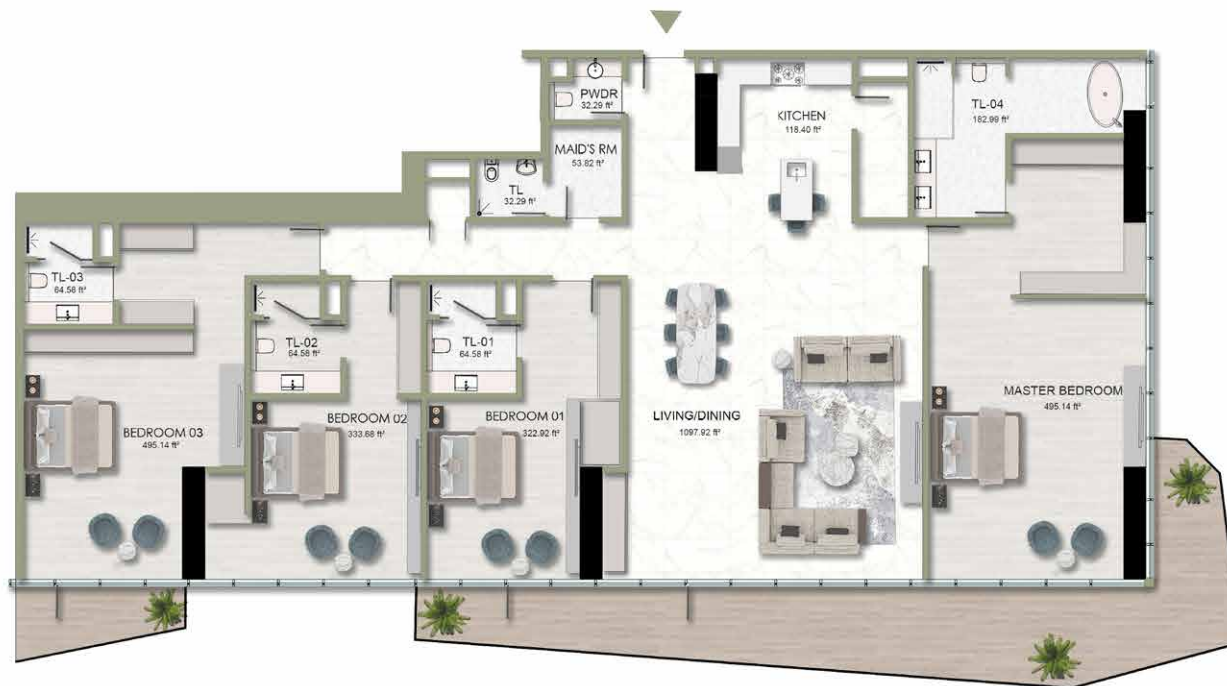

JUMEIRAH BEACH

KEY SECTION

Levels 42-47

4 BED TYPE C

Suite Area : 3,950 367 m²

Balcony Area : 668 ft² 62 m²

Total Area : 4,618 ft² 429 m²

KEY PLAN

THE RESIDENCES

AL HABTOOR GRAND

JUMEIRAH BEACH

KEY SECTION

Levels 42-47

4 BED TYPE D

Suite Area : 3,555 ft² 330 m²
 Balcony Area : 698 ft² 65 m²

Total Area : 4,253 ft² 395 m²

KEY PLAN

FLOOR PLANS

TOWNHOUSES

THE RESIDENCES

AL HABTOOR GRAND

JUMEIRAH BEACH

KEY SECTION

Levels 01-02