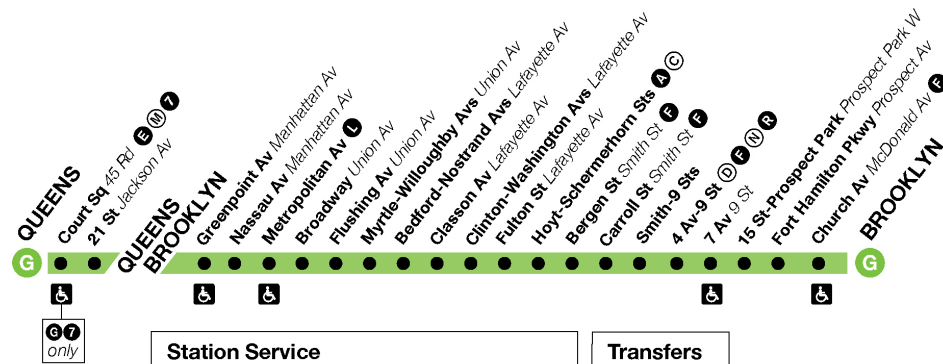

G Brooklyn-Queens Crosstown

G 7
only

Station Service	
● FULL-TIME Train always operates and always stops here.	ACCESSIBLE STATION

Transfers
A Full-time
(A) Part-time

tr00ga20345_cs