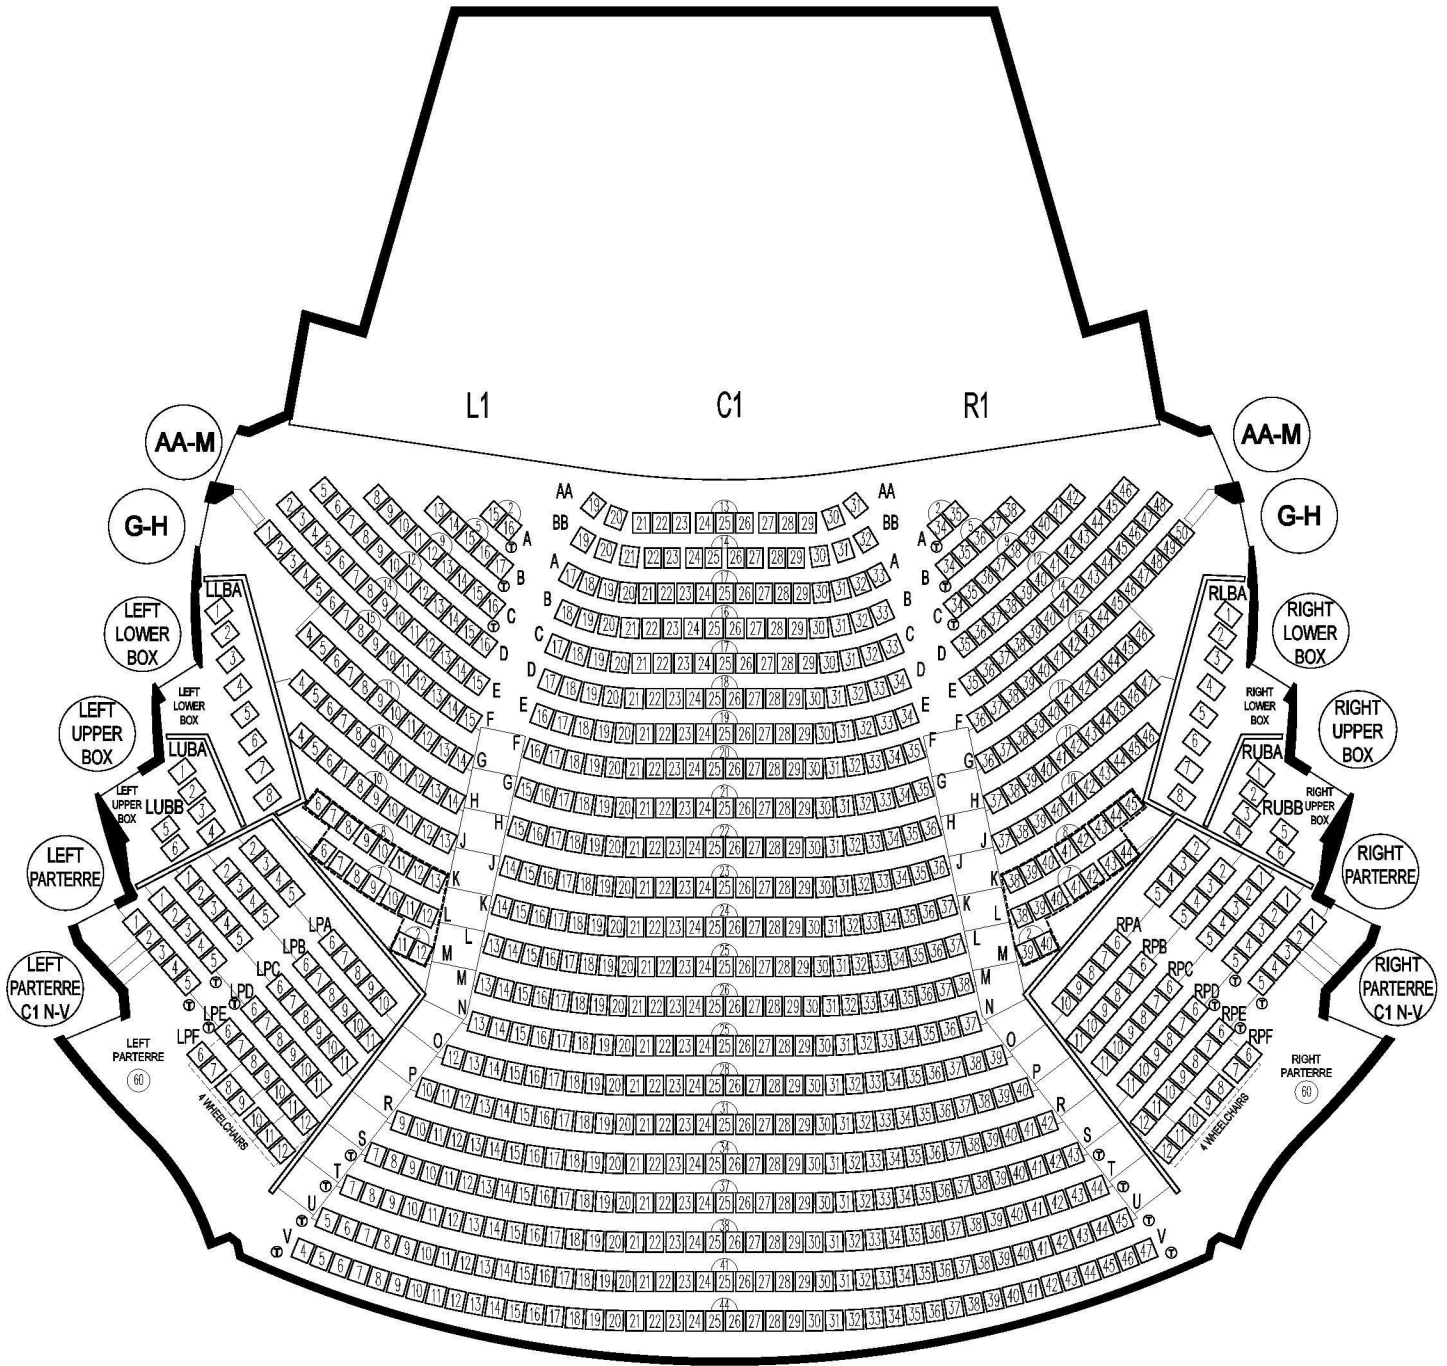

ROY THOMSON HALL  
 MAIN HALL  
 Capacity: 913 Seats  
 (8 Wheelchairs)

SEATING PLANS