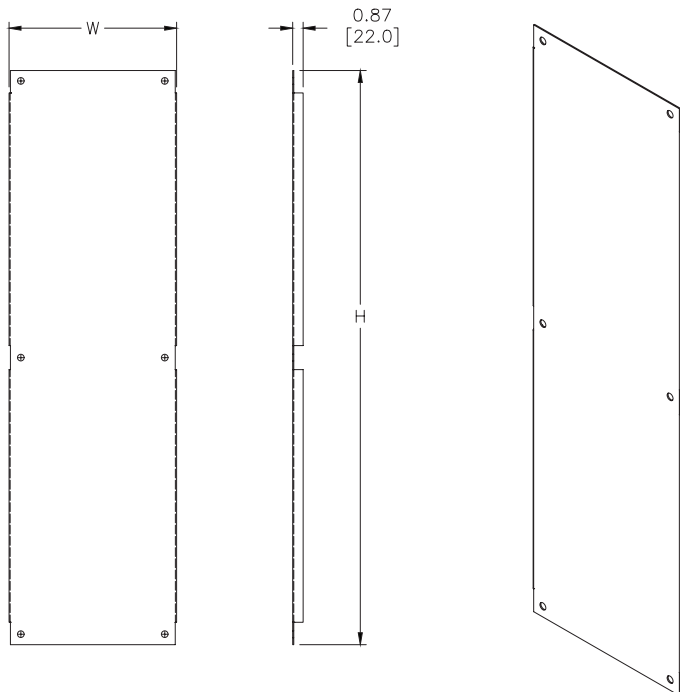

## Dimensions

## Shipping Schedule

Same day 1 - 5 days 1 - 7 days 1 - 15 days 1 - 20 days

Color indicates shipping lead time in business days.

| Painted Steel    | Price    | Galvanized        | Price   | Panel Size AxB             |
|------------------|----------|-------------------|---------|----------------------------|
| <b>WA60SMP14</b> | Retired  | <b>WA60SMP14G</b> | Retired | 48.00 x 14.00 [1219 x 356] |
| <b>WA72SMP14</b> | \$236.00 | <b>WA72SMP14G</b> | Retired | 60.00 x 14.00 [1524 x 356] |
| <b>WA72SMP20</b> | \$288.00 | <b>WA72SMP20G</b> | Retired | 60.00 x 20.00 [1524 x 508] |
| <b>WA90SMP14</b> | Retired  | <b>WA90SMP14G</b> | Retired | 78.00 x 14.00 [1981 x 356] |
| <b>WA90SMP20</b> | Retired  | <b>WA90SMP20G</b> | Retired | 78.00 x 20.00 [1981 x 508] |

Note: Dimensions in inches [millimeters].