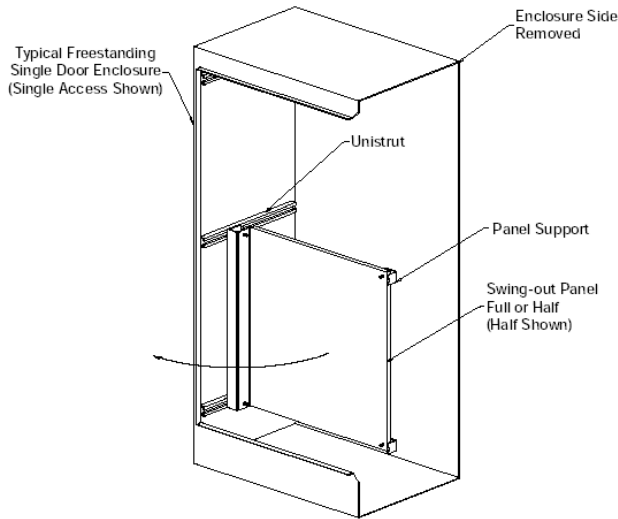

WASP-F3/F4 Series Accessory Swing-Out Panels For Freestanding Enclosures