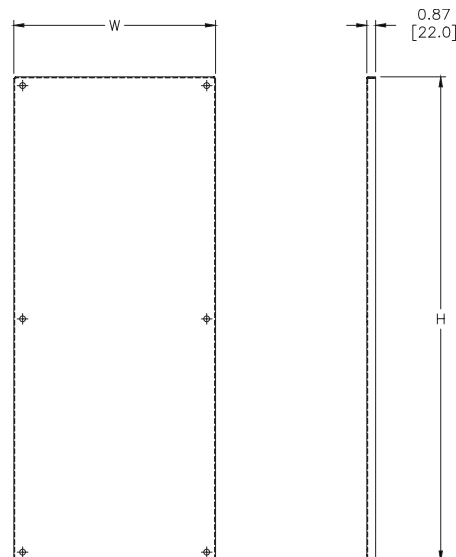

Dimensions

Note: Center panel support is supplied with a regular two-door enclosure panel. This support is used only as a brace. It is not intended to be used as a support for single-door subpanels, relay racks, etc. Use WA_FSCPS panel supports for this purpose.