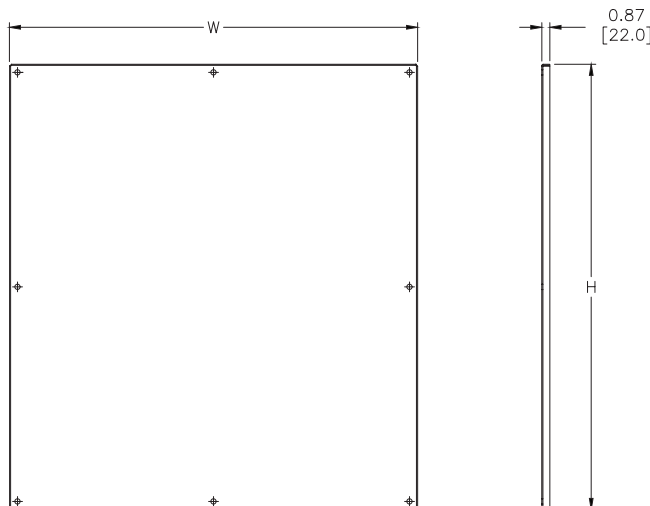

Dimensions