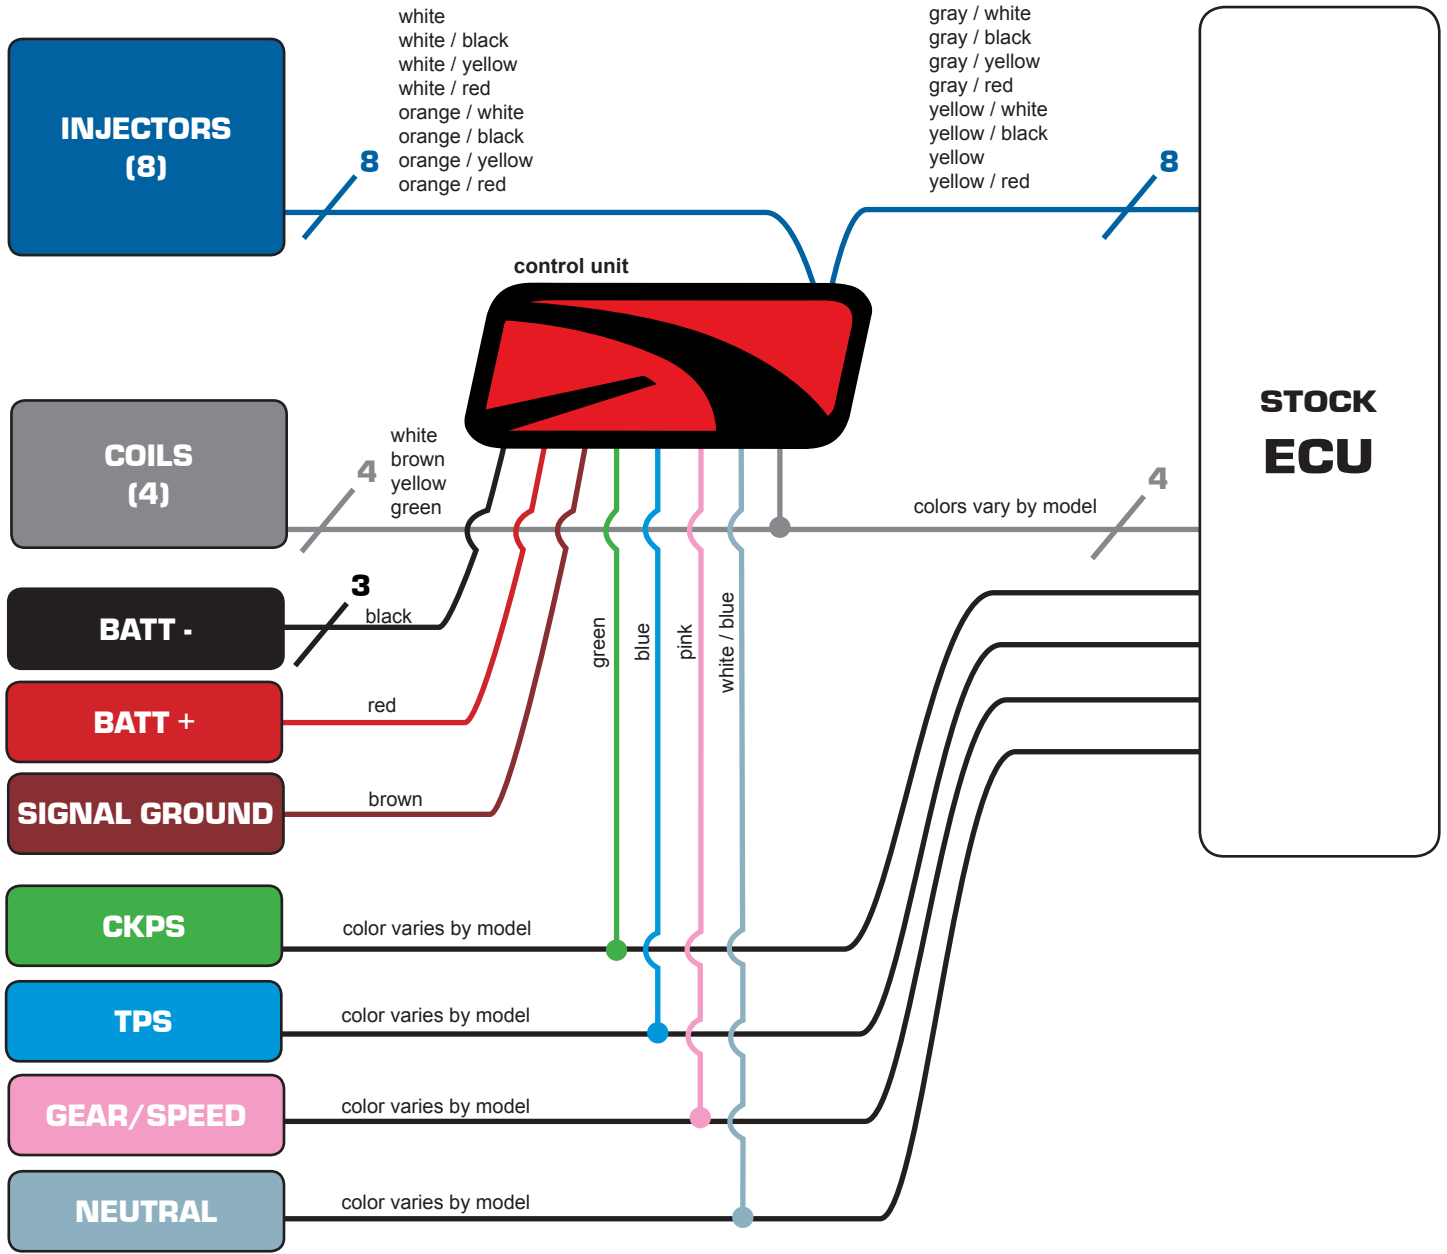

WIRING COLOR GUIDE

ACCESSORIES