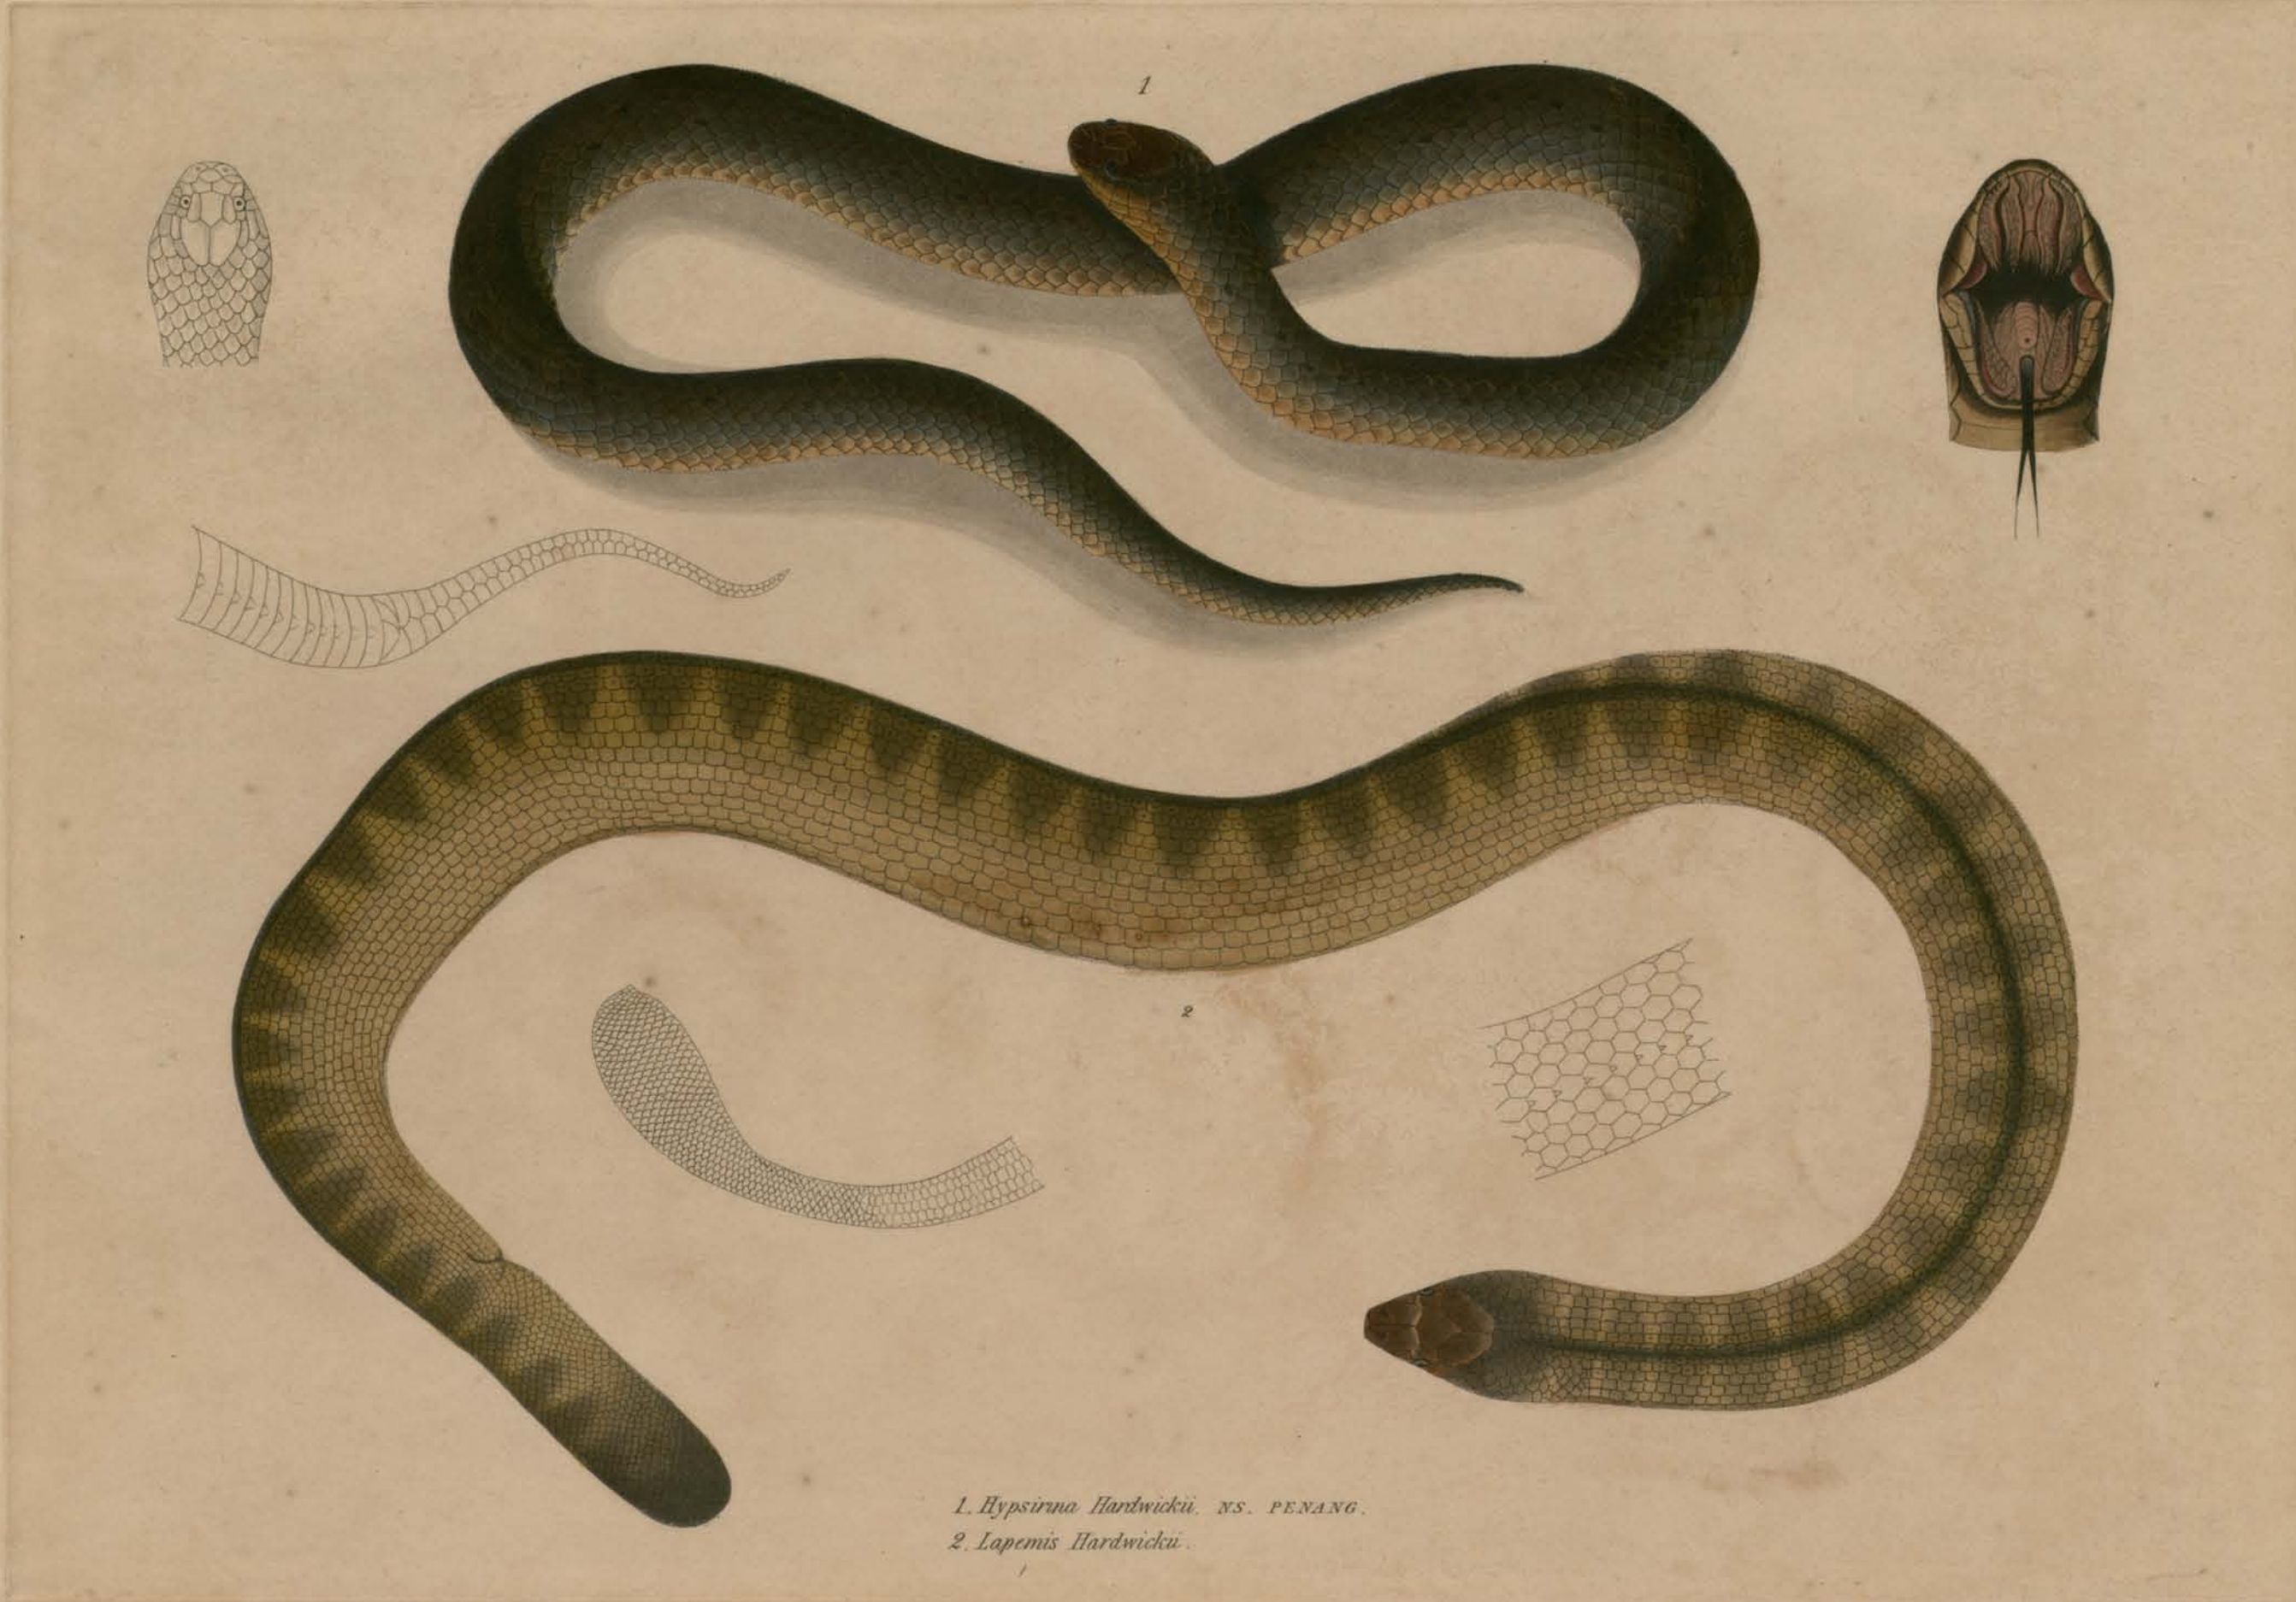

1. *Hysirina Hardwickii*. NS. PENANG.
2. *Lapemis Hardwickii*.

89.