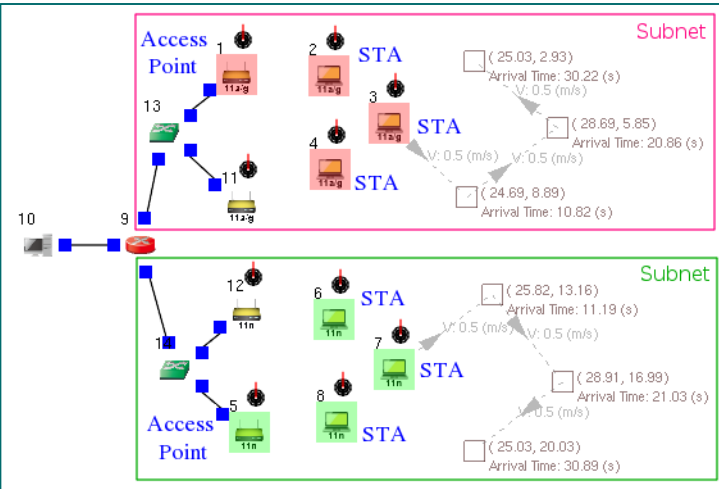

Wi-Fi Network

Graphical User Interface

Functional Description

Virtual Access Point (AP)

- Linux bridge framework with virtual 802.11a/g/n network interface card (NIC) in EstiNet SE
- 802.11 CSMA/CA and EDCA
- 802.11n A-MSDU and A-MPDU

Virtual Mobile Station (STA)

- Linux user-space applications, kernel-space protocols, and virtual 802.11a/g/n NIC in EstiNet SE
- CSMA/CA, EDCA, A-MSDU, and A-MPDU
- Moving path assignment
- Handoff between APs under the same subnet